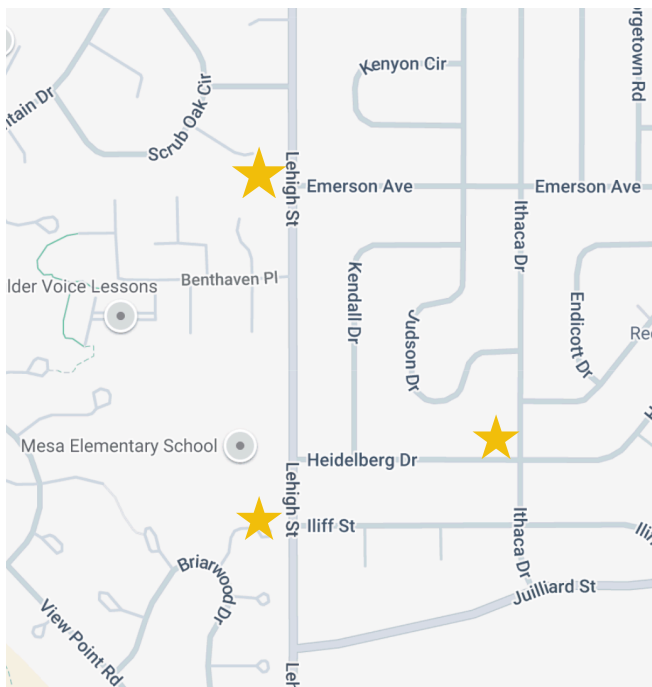

RUBY BRIDGES
WALK TO SCHOOL DAY

WALK

Thursday, November 14th

Join us in celebrating Ruby Bridge's courage
by walking with us to Mesa Elementary!

Students will be given Ruby Bridges flags to carry and gather at the front of the school for a short speech and tasty donuts. Parents and caregivers are welcome to join – wear purple or your Mesa shirts if you can!

Visit MesaPTO.com to learn more.

We begin walking at **7:25 a.m.**
Meet up at one of three nearby
corners:

North (Lehigh & Emerson)

East (Ithaca & Heidelberg)

South (Lehigh & Iliff)